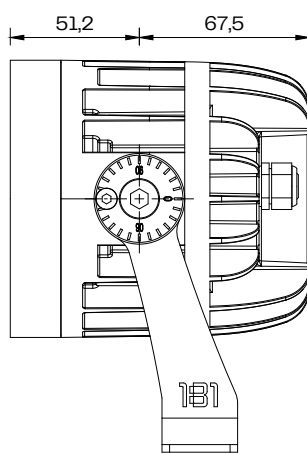

Beam F12 Fixture

Beam F12 with Half Glare Shield

Beam F12 Front
Scale 1:3

Beam F12 Side
Scale 1:3

Beam F12 with Half Glare Shield Side
Scale 1:3

Beam F12 Bottom
Scale 1:2

Input Connector
M16 5Pin Male

Output Connector
M16 5Pin Female

Disclaimer

Due to ongoing technical improvements, the information in this document may change. Please confirm details before ordering. OneEightyOne accepts no responsibility for discrepancies caused by product updates. We reserve the right to make technical and informational changes without notice. Unless otherwise specified, dimensions are in millimeters.