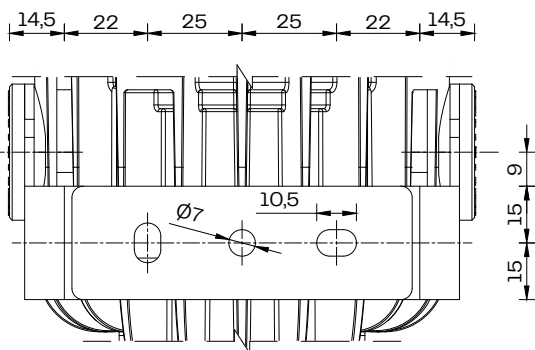

Beam F12 Fixture

Beam F12 with Half Glare Shield

Beam F12 Front
Scale 1:3

Beam F12 Side
Scale 1:3

Beam F12 with Half Glare Shield Side
Scale 1:3

Beam F12 Bottom
Scale 1:2

Input Connector
M16 5Pin Male

Output Connector
M16 5Pin Female

Disclaimer

Due to ongoing technical improvements, the information in this document may change. Please confirm details before ordering. OneEightyOne accepts no responsibility for discrepancies caused by product updates. We reserve the right to make technical and informational changes without notice. Unless otherwise specified, dimensions are in millimeters.