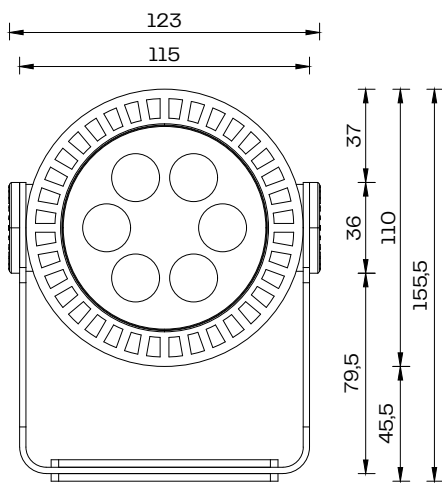

Beam F12 Fixture

Beam F12 with Half Glare Shield

Beam F12 Front
Scale 1:3

Beam F12 Side
Scale 1:3

Beam F12 with Half Glare Shield Side
Scale 1:3

Beam F12 Bottom
Scale 1:2

Input Connector
M16 5Pin Male

Output Connector
M16 5Pin Female

Disclaimer

Due to ongoing technical improvements, the information in this document may change. Please confirm details before ordering. OneEightyOne accepts no responsibility for discrepancies caused by product updates. We reserve the right to make technical and informational changes without notice. Unless otherwise specified, dimensions are in millimeters.