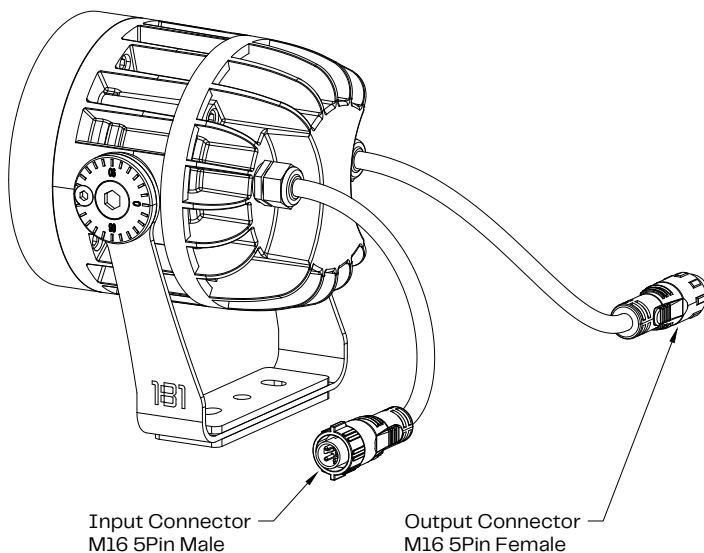

Beam F12 Fixture

Beam F12 with Half Glare Shield

Beam F12 Front
Scale 1:3

Beam F12 Side
Scale 1:3

Beam F12 with Half Glare Shield Side
Scale 1:3

Beam F12 Bottom
Scale 1:2

Input Connector
M16 5Pin Male

Output Connector
M16 5Pin Female

Disclaimer

Due to ongoing technical improvements, the information in this document may change. Please confirm details before ordering. OneEightyOne accepts no responsibility for discrepancies caused by product updates. We reserve the right to make technical and informational changes without notice. Unless otherwise specified, dimensions are in millimeters.