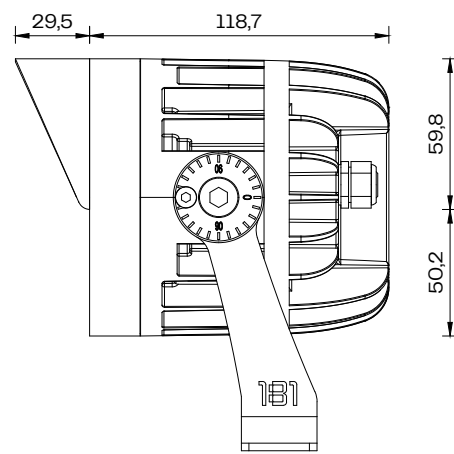

Beam F12 Fixture

Beam F12 with Half Glare Shield

Beam F12 Front
Scale 1:3

Beam F12 Side
Scale 1:3

Beam F12 with Half Glare Shield Side
Scale 1:3

Beam F12 Bottom
Scale 1:2

Input Connector
M16 5Pin Male

Output Connector
M16 5Pin Female

Disclaimer

Due to ongoing technical improvements, the information in this document may change. Please confirm details before ordering. OneEightyOne accepts no responsibility for discrepancies caused by product updates. We reserve the right to make technical and informational changes without notice. Unless otherwise specified, dimensions are in millimeters.