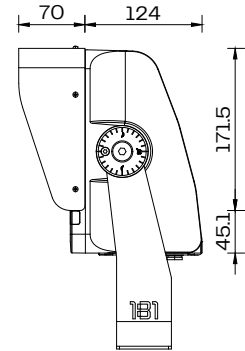

Beam F250 Fixture

Beam F250 with Half Glare Shield

Beam F250 Front
Scale 1:8

Beam F250 Side
Scale 1:8

Beam F250 with Half Glare Shield
Scale 1:8

Beam F250 Bottom
Scale 1:8

Input Connector
M20 7Pin Male

Output Connector
M20 7Pin Female

Disclaimer

Due to ongoing technical improvements, the information in this document may change. Please confirm details before ordering. OneEightyOne accepts no responsibility for discrepancies caused by product updates. We reserve the right to make technical and informational changes without notice. Unless otherwise specified, dimensions are in millimeters.