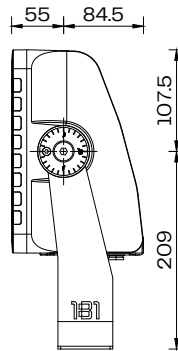

Beam F250 Fixture

Beam F250 with Half Glare Shield

Beam F250 Front
Scale 1:8

Beam F250 Side
Scale 1:8

Beam F250 with Half Glare Shield
Scale 1:8

Beam F250 Bottom
Scale 1:8

Input Connector
M20 7Pin Male

Output Connector
M20 7Pin Female

Disclaimer

Due to ongoing technical improvements, the information in this document may change. Please confirm details before ordering. OneEightyOne accepts no responsibility for discrepancies caused by product updates. We reserve the right to make technical and informational changes without notice. Unless otherwise specified, dimensions are in millimeters.