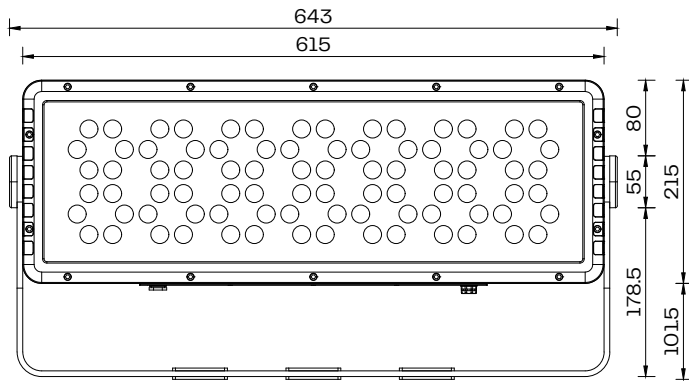

Beam F250 Fixture

Beam F250 with Half Glare Shield

Beam F250 Front
Scale 1:8

Beam F250 Side
Scale 1:8

Beam F250 with Half Glare Shield
Scale 1:8

Beam F250 Bottom
Scale 1:8

Input Connector
M20 7Pin Male

Output Connector
M20 7Pin Female

Disclaimer

Due to ongoing technical improvements, the information in this document may change. Please confirm details before ordering. OneEightyOne accepts no responsibility for discrepancies caused by product updates. We reserve the right to make technical and informational changes without notice. Unless otherwise specified, dimensions are in millimeters.