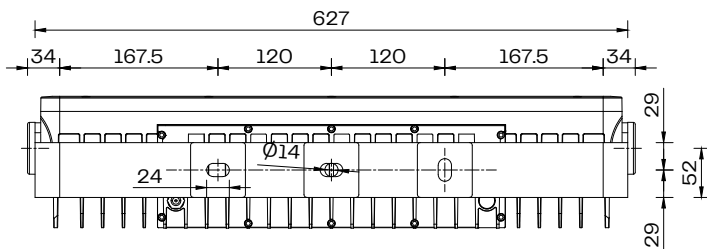

Beam F250 Fixture

Beam F250 with Half Glare Shield

Beam F250 Front
Scale 1:8

Beam F250 Side
Scale 1:8

Beam F250 with Half Glare Shield
Scale 1:8

Beam F250 Bottom
Scale 1:8

Input Connector
M20 7Pin Male

Output Connector
M20 7Pin Female

Disclaimer

Due to ongoing technical improvements, the information in this document may change. Please confirm details before ordering. OneEightyOne accepts no responsibility for discrepancies caused by product updates. We reserve the right to make technical and informational changes without notice. Unless otherwise specified, dimensions are in millimeters.