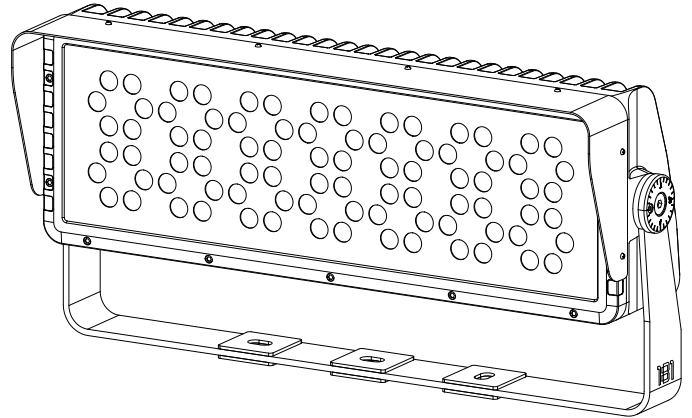

Beam F250 Fixture

Beam F250 with Half Glare Shield

Beam F250 Front
Scale 1:8

Beam F250 Side
Scale 1:8

Beam F250 with Half Glare Shield
Scale 1:8

Beam F250 Bottom
Scale 1:8

Input Connector
M20 7Pin Male

Output Connector
M20 7Pin Female