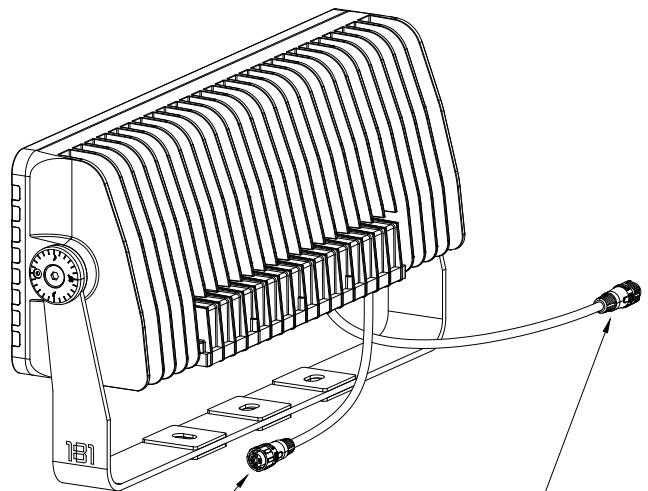

Beam F250 Fixture

Beam F250 with Half Glare Shield

Beam F250 Front
Scale 1:8

Beam F250 Side
Scale 1:8

Beam F250 with Half Glare Shield
Scale 1:8

Beam F250 Bottom
Scale 1:8

Input Connector
M20 7Pin Male

Output Connector
M20 7Pin Female

Disclaimer

Due to ongoing technical improvements, the information in this document may change. Please confirm details before ordering. OneEightyOne accepts no responsibility for discrepancies caused by product updates. We reserve the right to make technical and informational changes without notice. Unless otherwise specified, dimensions are in millimeters.