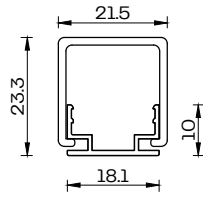

1717¹

- ____ Straight Profile
- ____ Clip Profile²
- ____ Straight Profile Transparent