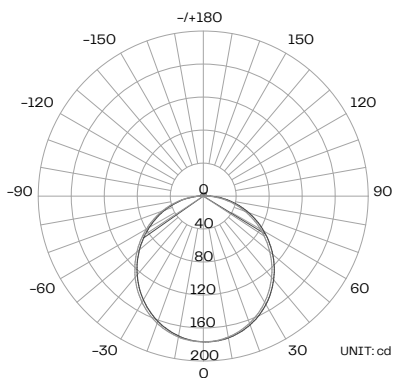

Lighting Specifications

DiGi Neonflex Top Bend

Full White (lm/m)
1616 2200K SPI
1616 2700K SPI
1616 3000K SPI
1616 3500K SPI
1616 4000K SPI
1616 4500K SPI
1616 5000K SPI
1616 6500K SPI
1616 2200K DMX
1616 2700K DMX
1616 3000K DMX
1616 3500K DMX
1616 4000K DMX
1616 4500K DMX
1616 5000K DMX
1616 6500K DMX
1717 2200K SPI
1717 2700K SPI
1717 3000K SPI
1717 3500K SPI
1717 4000K SPI
1717 4500K SPI
1717 5000K SPI
1717 6500K SPI
1717 2200K DMX
1717 2700K DMX
1717 3000K DMX
1717 3500K DMX
1717 4000K DMX
1717 4500K DMX
1717 5000K DMX
1717 6500K DMX

Full White (lm/m)
3027 2200K SPI
3027 2700K SPI
3027 3000K SPI
3027 3500K SPI
3027 4000K SPI
3027 4500K SPI
3027 5000K SPI
3027 6500K SPI
3027 2200K DMX
3027 2700K DMX
3027 3000K DMX
3027 3500K DMX
3027 4000K DMX
3027 4500K DMX
3027 5000K DMX
3027 6500K DMX
2219 2200K SPI
2219 2700K SPI
2219 3000K SPI
2219 3500K SPI
2219 4000K SPI
2219 4500K SPI
2219 5000K SPI
2219 6500K SPI
2219 2200K DMX
2219 2700K DMX
2219 3000K DMX
2219 3500K DMX
2219 4000K DMX
2219 4500K DMX
2219 5000K DMX
2219 6500K DMX

Photometric Distribution

1616 - 113.5° Average Beam Angle