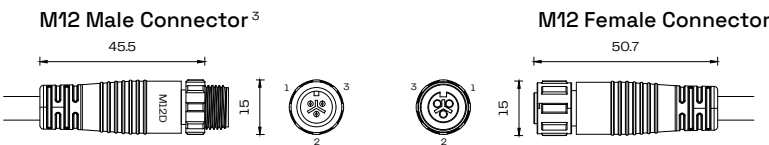

## Specifications

General		
Power Consumption (W/m)	14	
Input Voltage (V DC)	24	
LEDs (/m)	70	
LED Pitch (mm)	14,29	
LEDs (/segment)	7	
Pixels (/m)	10	
Channels (/m)	30	
Beam Angle (°)	1616, 2219	120
	1717	210
	3027	270
LED Type	Discrete	
Color Range	White	
CRI	≥80, ≥90	
Control <sup>1</sup>	DMX / SPI	

# Cable Entry Options

# Connection Options

**Wire Color**

Red	24 V+
Green	Data
Black	GND

**Wire Color**

Red	24 V+
Green	Data +
Yellow	Data -
White	Program
Black	GND

**Connector Pin**

Pin 1	Red	24 V+
Pin 2	Green	Data
Pin 3	Black	GND

**Connector Pin**

Pin 1	Red	24 V+
Pin 2	Green	Data +
Pin 3	White	Program
Pin 4	Yellow	Data -
Pin 5	Black	GND

<sup>1</sup> Removing the waterstop will void the warranty.  
<sup>2</sup> 600mm cable length is standard. Custom length is available on request.  
<sup>3</sup> When opting for M12 connector the cable including connector is 300mm.