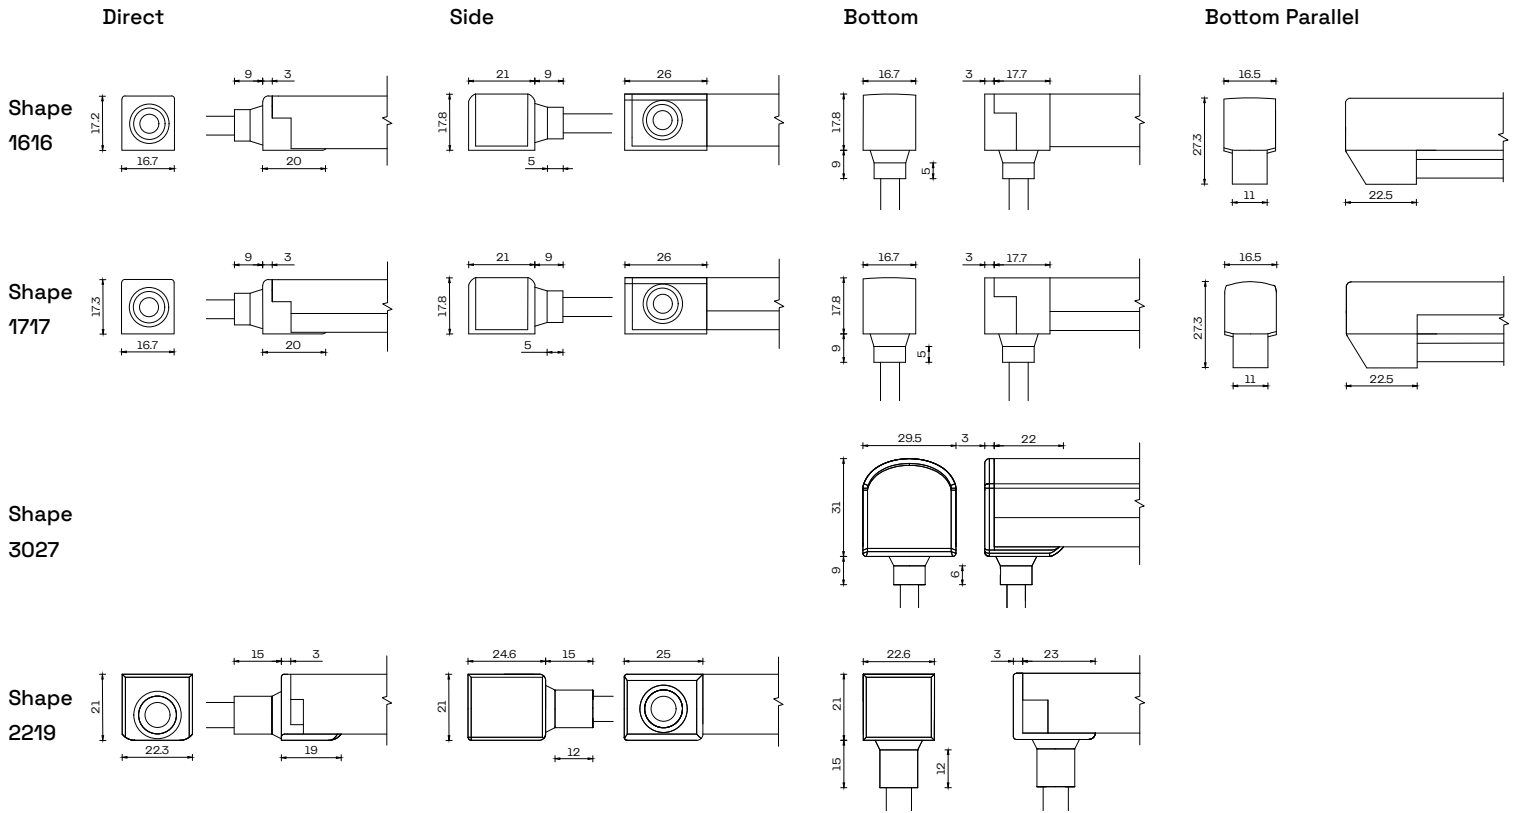

Cable Entry Options