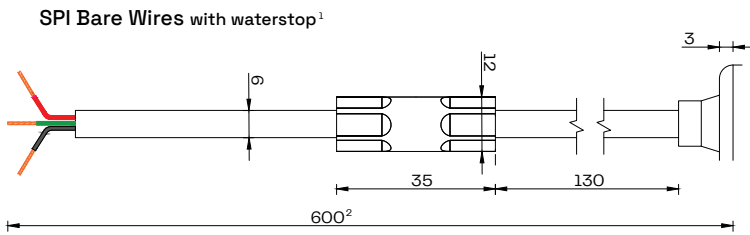

Connection Options

Wire Color

Red	24 V+
Green	Data
Black	GND