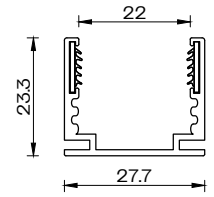

# Dimensions

1616

1717

3027

2219

# Accessory Options

1616<sup>1</sup>

- \_\_\_\_ Straight Profile
- \_\_\_\_ Clip Profile<sup>2</sup>
- \_\_\_\_ Straight Profile Cable Duct
- \_\_\_\_ Straight Profile Recessed
- \_\_\_\_ Straight Profile Transparent
- \_\_\_\_ Curved Profile
- \_\_\_\_ Recessed Profile End Cap

1717<sup>1</sup>

- \_\_\_\_ Straight Profile
- \_\_\_\_ Clip Profile<sup>2</sup>
- \_\_\_\_ Straight Profile Transparent

3027<sup>1</sup>

- \_\_\_\_ Straight Profile
- \_\_\_\_ Clip Profile<sup>2</sup>
- \_\_\_\_ Curved Profile

2219<sup>1</sup>

- \_\_\_\_ Straight Profile
- \_\_\_\_ Clip Profile<sup>2</sup>
- \_\_\_\_ Straight Profile Cable Duct
- \_\_\_\_ Curved Profile

<sup>1</sup> Straight Profile is shown. The dimensions shown are not to scale. Please refer to the Dimensions Sheet document for additional dimensions.  
<sup>2</sup> Straight installation has only 4 pieces per meter, while curved installation has 8 pieces per meter.