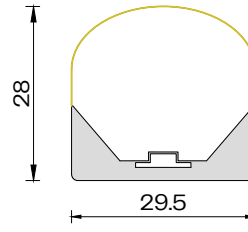

## Specifications

General		
Power Consumption (W/m)	14	
Input Voltage (V DC)	24	
LEDs (/m)	70	
LED Pitch (mm)	14,29	
LEDs (/segment)	7	
Pixels (/m)	10	
Channels (/m)	30	
Beam Angle (°)	1616, 2219	120
	1717	210
	3027	270
LED Type	Discrete	
Color Range	White	
CRI	≥80, ≥90	
Control <sup>1</sup>	DMX / SPI	

## Photometric Distribution

1616 - 113.5° Average Beam Angle

1717 - 158.9° Average Beam Angle

2219 - 112.7° Average Beam Angle

# Dimensions

1616

1717

3027

2219