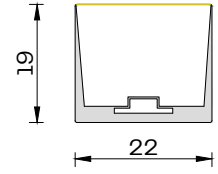

## Photometric Distribution

1616 - 113.5° Average Beam Angle

1717 - 158.9° Average Beam Angle

2219 - 112.7° Average Beam Angle

# Dimensions

1616

1717

3027

2219