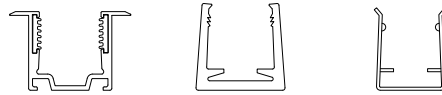

2219<sup>1</sup>

- \_\_\_\_ Straight Profile
- \_\_\_\_ Clip Profile<sup>2</sup>
- \_\_\_\_ Straight Profile Cable Duct
- \_\_\_\_ Curved Profile

<sup>1</sup> Straight Profile is shown. The dimensions shown are not to scale. Please refer to the Dimensions Sheet document for additional dimensions.  
<sup>2</sup> Straight installation has only 4 pieces per meter, while curved installation has 8 pieces per meter.

# Profile Specifications

Straight Cable Duct

Recessed Transparent Flex

Clip Profile

Straight Profile<sup>1</sup>