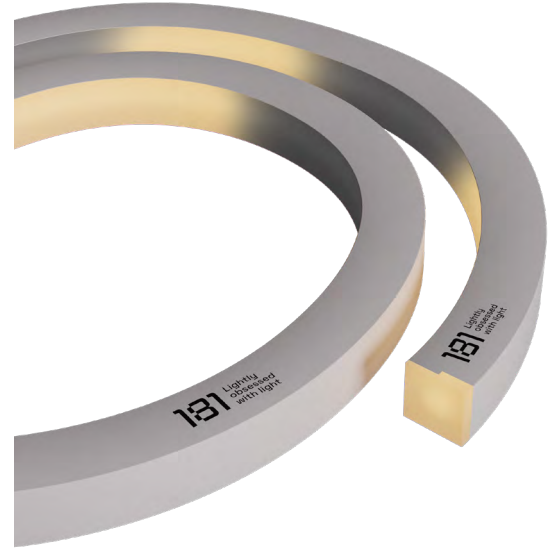

# DiGi Neonflex Top Bend White 24V

181

The DiGi Neonflex Top Bend White 24V is a flexible linear lighting solution for clean, continuous lines of dynamic white lighting in architectural applications. With top-bend flexibility, it smoothly navigates tight curves, circular forms, and contours.

Ideal for curved facades, circular features, and artistic installations requiring lateral bending. The DiGi Neonflex Top Bend White is perfect for a lighting scheme with high-quality dynamic white lighting.

## Specifications

General		
Power Consumption (W/m)	14	
Input Voltage (V DC)	24	
LEDs (/m)	70	
LED Pitch (mm)	14,29	
LEDs (/segment)	7	
Pixels (/m)	10	
Channels (/m)	30	
Beam Angle (°)	1616, 2219	120
	1717	210
	3027	270
LED Type	Discrete	
Color Range	White	
CRI	≥80, ≥90	
Control <sup>1</sup>	DMX / SPI	