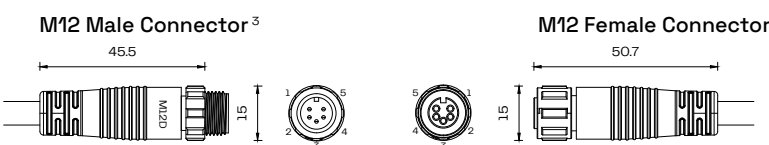

## Specifications

General		
Power Consumption (W/m)	14	
Input Voltage (V DC)	24	
LEDs (/m)	70	
LED Pitch (mm)	14,29	
LEDs (/segment)	7	
Pixels (/m)	10	
Channels (/m)	30	
Beam Angle (°)	1616, 2219	120
	1717	210
	3027	270
LED Type	Discrete	
Color Range	White	
CRI	≥80, ≥90	
Control <sup>1</sup>	DMX / SPI	

# Connection Options

**Wire Color**

Red	24 V+
Green	Data
Black	GND

**Wire Color**

Red	24 V+
Green	Data +
Yellow	Data -
White	Program
Black	GND

**Connector Pin**

Pin 1	Red	24 V+
Pin 2	Green	Data
Pin 3	Black	GND