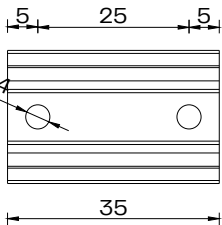

1717<sup>1</sup>

- \_\_\_\_ Straight Profile
- \_\_\_\_ Clip Profile<sup>2</sup>
- \_\_\_\_ Straight Profile Transparent

3027<sup>1</sup>

- \_\_\_\_ Straight Profile
- \_\_\_\_ Clip Profile<sup>2</sup>
- \_\_\_\_ Curved Profile

2219<sup>1</sup>

- \_\_\_\_ Straight Profile
- \_\_\_\_ Clip Profile<sup>2</sup>
- \_\_\_\_ Straight Profile Cable Duct
- \_\_\_\_ Curved Profile

<sup>1</sup> Straight Profile is shown. The dimensions shown are not to scale. Please refer to the Dimensions Sheet document for additional dimensions.  
<sup>2</sup> Straight installation has only 4 pieces per meter, while curved installation has 8 pieces per meter.

# Profile Specifications

Straight Cable Duct

Recessed Transparent Flex

Clip Profile

Straight Profile<sup>1</sup>