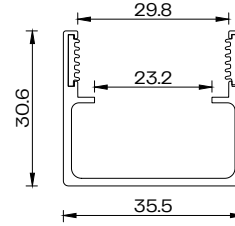

## Specifications

General		
Power Consumption (W/m)	14	
Input Voltage (V DC)	24	
LEDs (/m)	70	
LED Pitch (mm)	14,29	
LEDs (/segment)	7	
Pixels (/m)	10	
Channels (/m)	30	
Beam Angle (°)	1616, 2219	120
	1717	210
	3027	270
LED Type	Discrete	
Color Range	White	
CRI	≥80, ≥90	
Control <sup>1</sup>	DMX / SPI	

# Dimensions

1616

1717

3027

2219

1717<sup>1</sup>

- \_\_\_\_ Straight Profile
- \_\_\_\_ Clip Profile<sup>2</sup>
- \_\_\_\_ Straight Profile Transparent

3027<sup>1</sup>

- \_\_\_\_ Straight Profile
- \_\_\_\_ Clip Profile<sup>2</sup>
- \_\_\_\_ Curved Profile

2219<sup>1</sup>

- \_\_\_\_ Straight Profile
- \_\_\_\_ Clip Profile<sup>2</sup>
- \_\_\_\_ Straight Profile Cable Duct
- \_\_\_\_ Curved Profile

<sup>1</sup> Straight Profile is shown. The dimensions shown are not to scale. Please refer to the Dimensions Sheet document for additional dimensions.  
<sup>2</sup> Straight installation has only 4 pieces per meter, while curved installation has 8 pieces per meter.