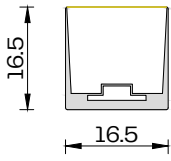

## Specifications

General		
Power Consumption (W/m)	14	
Input Voltage (V DC)	24	
LEDs (/m)	70	
LED Pitch (mm)	14,29	
LEDs (/segment)	7	
Pixels (/m)	10	
Channels (/m)	30	
Beam Angle (°)	1616, 2219	120
	1717	210
	3027	270
LED Type	Discrete	
Color Range	White	
CRI	≥80, ≥90	
Control <sup>1</sup>	DMX / SPI	

## Photometric Distribution

1616 - 113.5° Average Beam Angle

1717 - 158.9° Average Beam Angle

2219 - 112.7° Average Beam Angle

# Dimensions

1616

1717

3027

2219