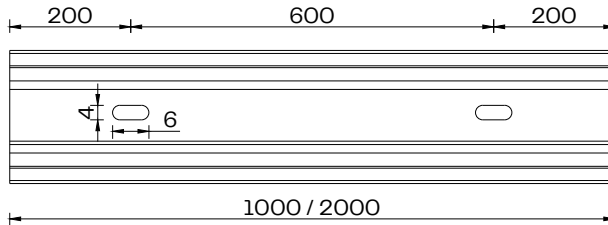

2219<sup>1</sup>

- \_\_\_\_ Straight Profile
- \_\_\_\_ Clip Profile<sup>2</sup>
- \_\_\_\_ Straight Profile Cable Duct
- \_\_\_\_ Curved Profile

<sup>1</sup> Straight Profile is shown. The dimensions shown are not to scale. Please refer to the Dimensions Sheet document for additional dimensions.  
<sup>2</sup> Straight installation has only 4 pieces per meter, while curved installation has 8 pieces per meter.

# Profile Specifications

Straight Cable Duct

Recessed Transparent Flex

Clip Profile

Straight Profile<sup>1</sup>