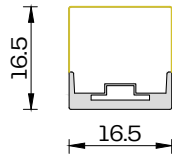

## Specifications

General		
Power Consumption (W/m)	14	
Input Voltage (V DC)	24	
LEDs (/m)	70	
LED Pitch (mm)	14,29	
LEDs (/segment)	7	
Pixels (/m)	10	
Channels (/m)	30	
Beam Angle (°)	1616, 2219	120
	1717	210
	3027	270
LED Type	Discrete	
Color Range	White	
CRI	≥80, ≥90	
Control <sup>1</sup>	DMX / SPI	

## Photometric Distribution

1616 - 113.5° Average Beam Angle

1717 - 158.9° Average Beam Angle

2219 - 112.7° Average Beam Angle

# Dimensions

1616

1717

3027

2219