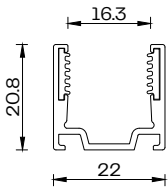

Accessory Options

1616¹

- ____ Straight Profile
- ____ Clip Profile²
- ____ Straight Profile Cable Duct
- ____ Straight Profile Recessed
- ____ Straight Profile Transparent
- ____ Curved Profile
- ____ Recessed Profile End Cap