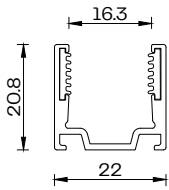

Accessory Options

1616¹

- ____ Straight Profile
- ____ Clip Profile
- ____ Straight Profile Cable Duct
- ____ Straight Profile Recessed
- ____ Straight Profile Transparent
- ____ Curved Profile
- ____ Recessed Profile End Cap