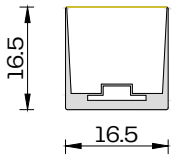

Specifications

General

Power Consumption (W/m)	17	
Input Voltage (V DC)	24	
LEDs (/m)	72	
LED Pitch (mm)	13,89	
Color Range	RGBW	
Beam Angle (°)	1616/2219	120
	1717	210
	3027	270
LEDs (/segment)	6	
CRI	$\geq 80, \geq 90$	
Control	PWM	

Physical

Housing Material	Silicon	
Cover Material	Silicon	
Connector Material	Nylon (PA66)	
Housing Color	White	
Cable Color	Black	
Connector Type	Bare Wire/M12	
Weight (kg/m)	1616	0,45
	1717	0,45
	3027	0,60
	2219	0,60
Dimensions WxH (mm)	1616	16,5 x 16,5
	1717	16,5 x 16,5
	3027	30 x 28
	2219	22 x 19

Photometric Distribution

1616 - 113.0° Average Beam Angle

1717 - 164.6° Average Beam Angle

Dimensions

1616

1717

3027

2219

¹Straight Profile is shown. The dimensions shown are not to scale. Please refer to the Dimension Sheet document for additional dimensions.

Profile Specifications

Profile Cable Duct

Recessed Transparent Flex