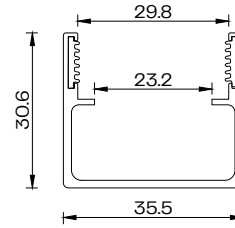

Physical

Housing Material	Silicon	
Cover Material	Silicon	
Connector Material	Nylon (PA66)	
Housing Color	White	
Cable Color	Black	
Connector Type	Bare Wire/M12	
Weight (kg/m)	1616	0,45
	1717	0,45
	3027	0,60
	2219	0,60
Dimensions WxH (mm)	1616	16,5 x 16,5
	1717	16,5 x 16,5
	3027	30 x 28
	2219	22 x 19

Photometric Distribution

1616 - 113.0° Average Beam Angle

1717 - 164.6° Average Beam Angle

Dimensions

1616

1717

3027

2219

1717¹

- ____ Straight Profile
- ____ Clip Profile
- ____ Straight Profile Transparent

3027¹

- ____ Straight Profile
- ____ Clip Profile
- ____ Curved Profile

2219¹

- ____ Straight Profile
- ____ Clip Profile
- ____ Straight Profile Cable Duct
- ____ Curved Profile

¹Straight Profile is shown. The dimensions shown are not to scale. Please refer to the Dimension Sheet document for additional dimensions.

Profile Specifications

Profile Cable Duct

Recessed Transparent Flex