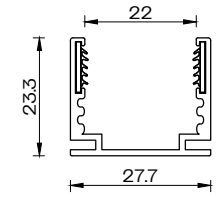

Photometric Distribution

1616 - 113.0° Average Beam Angle

1717 - 164.6° Average Beam Angle

Dimensions

1616

1717

3027

2219

Accessory Options

1616¹

- ____ Straight Profile
- ____ Clip Profile
- ____ Straight Profile Cable Duct
- ____ Straight Profile Recessed
- ____ Straight Profile Transparent
- ____ Curved Profile
- ____ Recessed Profile End Cap

1717¹

- ____ Straight Profile
- ____ Clip Profile
- ____ Straight Profile Transparent

3027¹

- ____ Straight Profile
- ____ Clip Profile
- ____ Curved Profile

2219¹

- ____ Straight Profile
- ____ Clip Profile
- ____ Straight Profile Cable Duct
- ____ Curved Profile

¹Straight Profile is shown. The dimensions shown are not to scale. Please refer to the Dimension Sheet document for additional dimensions.

Profile Specifications

Profile Cable Duct

Recessed Transparent Flex