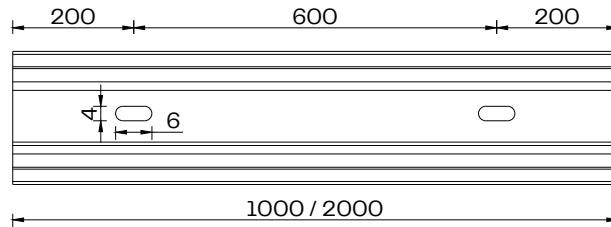

Mounting Profile¹

¹1000mm profile is standard. 2000mm is available to order.