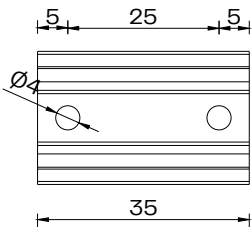

1717¹

- ____ Straight Profile
- ____ Clip Profile
- ____ Straight Profile Transparent

3027¹

- ____ Straight Profile
- ____ Clip Profile
- ____ Curved Profile

2219¹

- ____ Straight Profile
- ____ Clip Profile
- ____ Straight Profile Cable Duct
- ____ Curved Profile

¹Straight Profile is shown. The dimensions shown are not to scale. Please refer to the Dimension Sheet document for additional dimensions.

Profile Specifications

Profile Cable Duct

Recessed Transparent Flex

Physical

Profile Material	Aluminum Alloy 6063
Transparent Profile Material	Polycarbonate
Aluminum Profile finish	Blank Anodized

Clip Profile

Mounting Profile¹

¹1000mm profile is standard. 2000mm is available to order.