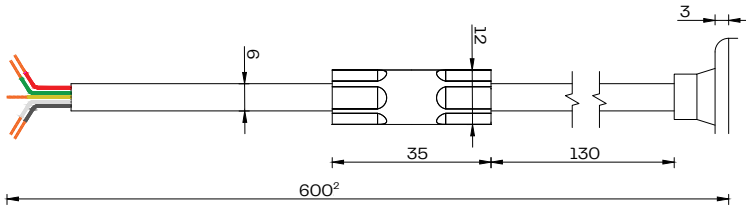

M12 Male Connector³

M12 Female Connector

Connection Options

Multi Color RGBW Bare Wires with waterstop¹

Wire Color