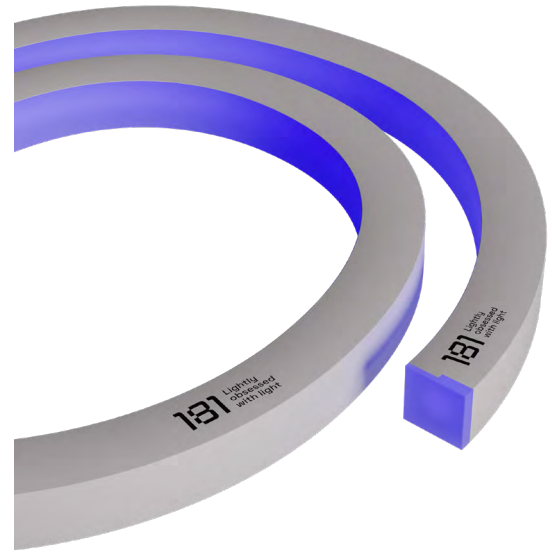

Neonflex Top Bend Multi Color RGBW 24V

181

Neonflex Top Bend RGBW 24V is a flexible linear lighting solution for clean, continuous lines of dynamic light in architectural applications. With top-bend flexibility, it smoothly navigates tight curves, circular forms, and contours. Ideal for curved facades, circular features, and artistic installations requiring lateral bending.

Engineered for reliable outdoor performance, it delivers consistent white illumination through PWM control with CRI $\geq 80-90$ for accurate color rendering. Housed in robust silicone with nylon connector material and rated IP68 and IK08, it withstands UV, saltwater, and extreme temperatures from -40°C to $+55^{\circ}\text{C}$ for long-term outdoor durability.

Specifications

General

Power Consumption (W/m)	17	
Input Voltage (V DC)	24	
LEDs (/m)	72	
LED Pitch (mm)	13,89	
Color Range	RGBW	
Beam Angle (°)	1616/2219	120
	1717	210
	3027	270
LEDs (/segment)	6	
CRI	$\geq 80, \geq 90$	
Control	PWM	