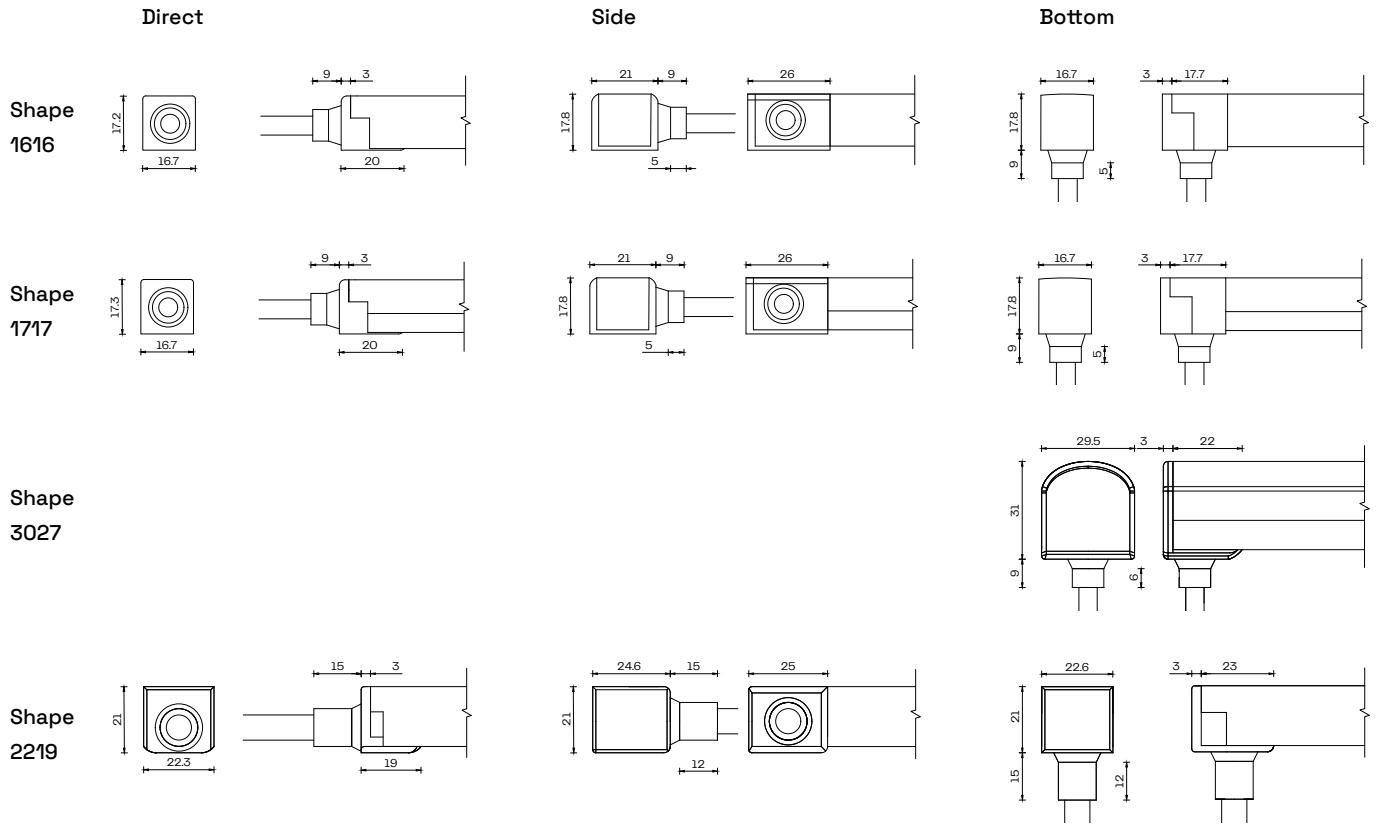

Cable Entry Options