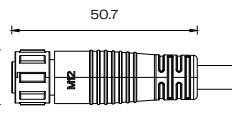

Cable Entry Options

Connection Options

Multi Color RGBW Bare Wires with waterstop¹

Wire Color

Red	24 V+
Green	Green
Yellow	Red
White	White
Black	Blue

M12 Male Connector³

M12 Female Connector

Connector Pin