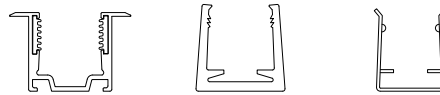

Accessory Options

1616¹

- ____ Straight Profile
- ____ Clip Profile
- ____ Straight Profile Cable Duct
- ____ Straight Profile Recessed
- ____ Straight Profile Transparent
- ____ Curved Profile
- ____ Recessed Profile End Cap

1717¹

- ____ Straight Profile
- ____ Clip Profile
- ____ Straight Profile Transparent

3027¹

- ____ Straight Profile
- ____ Clip Profile
- ____ Curved Profile

2219¹

- ____ Straight Profile
- ____ Clip Profile
- ____ Straight Profile Cable Duct
- ____ Curved Profile

¹Straight Profile is shown. The dimensions shown are not to scale. Please refer to the Dimension Sheet document for additional dimensions.

Profile Specifications

Profile Cable Duct

Recessed Transparent Flex