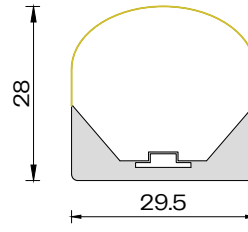

Specifications

General

Power Consumption (W/m)	17	
Input Voltage (V DC)	24	
LEDs (/m)	72	
LED Pitch (mm)	13,89	
Color Range	RGBW	
Beam Angle (°)	1616/2219	120
	1717	210
	3027	270
LEDs (/segment)	6	
CRI	$\geq 80, \geq 90$	
Control	PWM	

Physical

Housing Material	Silicon	
Cover Material	Silicon	
Connector Material	Nylon (PA66)	
Housing Color	White	
Cable Color	Black	
Connector Type	Bare Wire/M12	
Weight (kg/m)	1616	0,45
	1717	0,45
	3027	0,60
	2219	0,60
Dimensions WxH (mm)	1616	16,5 x 16,5
	1717	16,5 x 16,5
	3027	30 x 28
	2219	22 x 19

Photometric Distribution

1616 - 113.0° Average Beam Angle

1717 - 164.6° Average Beam Angle

Dimensions

1616

1717

3027

2219