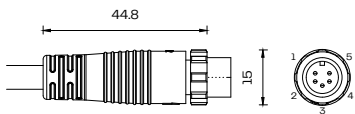

Physical

Profile Material	Aluminum Alloy 6063
Transparent Profile Material	Polycarbonate
Aluminum Profile finish	Blank Anodized

Clip Profile

Mounting Profile¹

¹1000mm profile is standard. 2000mm is available to order.

Cable Entry Options

Connection Options

Multi Color RGBW Bare Wires with waterstop¹

Wire Color

Red	24 V+
Green	Green
Yellow	Red
White	White
Black	Blue

M12 Male Connector³

M12 Female Connector

Connector Pin