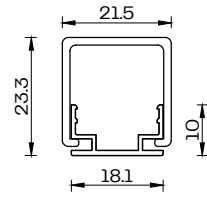

1717¹

- ____ Straight Profile
- ____ Clip Profile
- ____ Straight Profile Transparent