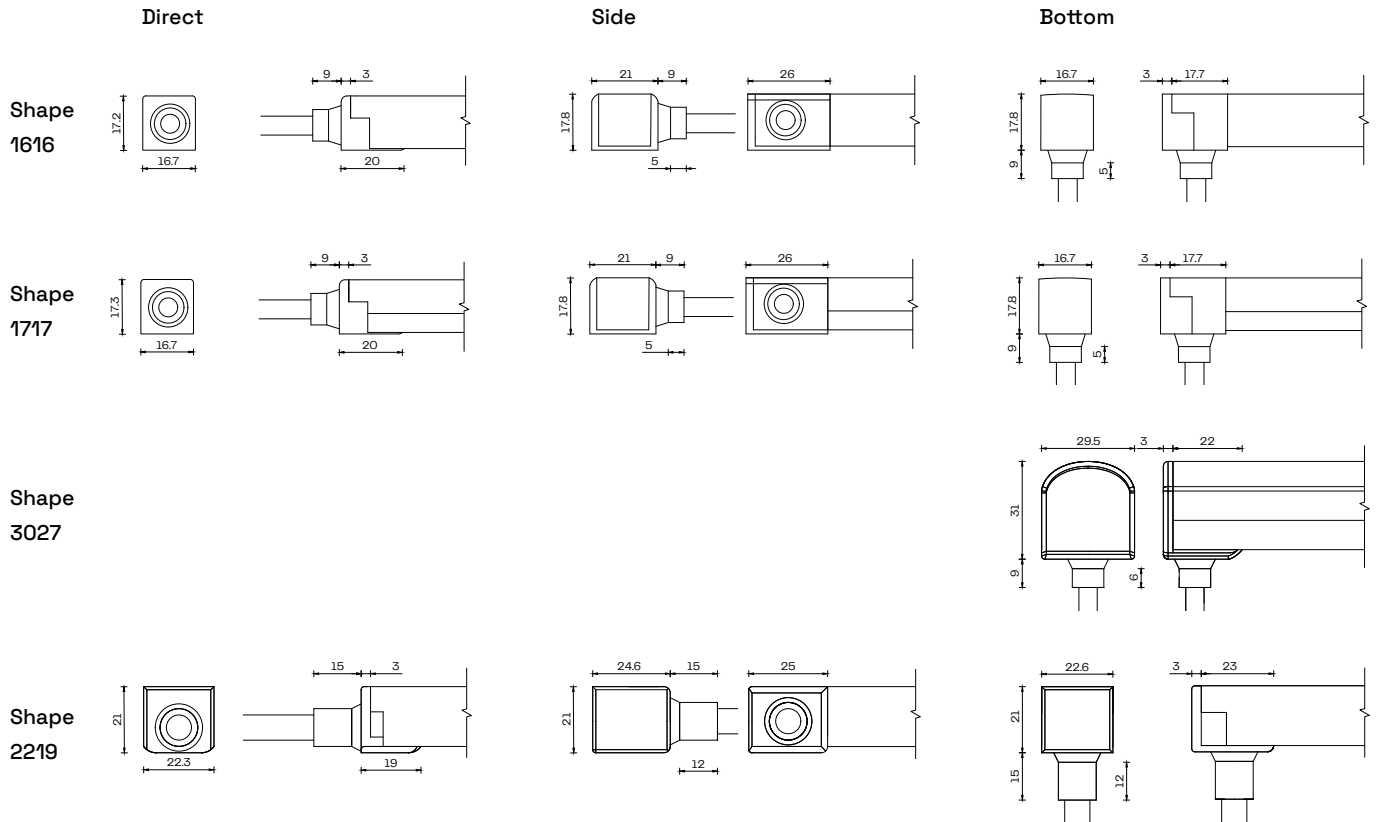

Cable Entry Options