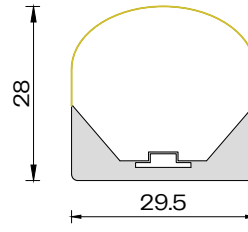

Specifications

General		
Power Consumption (W/m)	20	
Input Voltage (V DC)	48	
LEDs (/m)	84	
LED Pitch (mm)	11,90	
Color Range	RGBW	
Beam Angle (°)	1616/2219	120
	1717	210
	3027	270
LEDs (/segment)	14	
CRI	$\geq 80, \geq 90$	
Control	PWM	

Physical		
Housing Material	Silicon	
Cover Material	Silicon	
Connector Material	Nylon (PA66)	
Housing Color	White	
Cable Color	Black	
Connector Type	Bare Wire/M12	
Weight (kg/m)	1616	0,45
	1717	0,45
	3027	0,60
	2219	0,60
Dimensions WxH (mm)	1616	16,5 x 16,5
	1717	16,5 x 16,5
	3027	30 x 28
	2219	22 x 19

Photometric Distribution

1616 - 113.0° Average Beam Angle

1717 - 164.6° Average Beam Angle

Dimensions

1616

1717

3027

2219