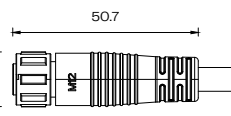

Cable Entry Options

Connection Options

Multi Color RGBW Bare Wires with waterstop¹

Wire Color

Red	48 V+
Green	Green
Yellow	Red
White	White
Black	Blue

M12 Male Connector³

M12 Female Connector

Connector Pin