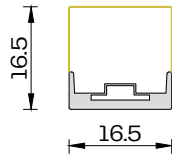

Specifications

General		
Power Consumption (W/m)	20	
Input Voltage (V DC)	48	
LEDs (/m)	84	
LED Pitch (mm)	11,90	
Color Range	RGBW	
Beam Angle (°)	1616/2219	120
	1717	210
	3027	270
LEDs (/segment)	14	
CRI	$\geq 80, \geq 90$	
Control	PWM	

Physical		
Housing Material	Silicon	
Cover Material	Silicon	
Connector Material	Nylon (PA66)	
Housing Color	White	
Cable Color	Black	
Connector Type	Bare Wire/M12	
Weight (kg/m)	1616	0,45
	1717	0,45
	3027	0,60
	2219	0,60
Dimensions WxH (mm)	1616	16,5 x 16,5
	1717	16,5 x 16,5
	3027	30 x 28
	2219	22 x 19

Photometric Distribution

1616 - 113.0° Average Beam Angle

1717 - 164.6° Average Beam Angle

Dimensions

1616

1717

3027

2219