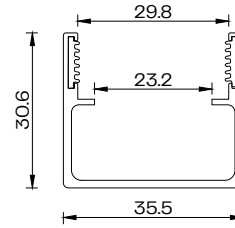

Physical		
Housing Material	Silicon	
Cover Material	Silicon	
Connector Material	Nylon (PA66)	
Housing Color	White	
Cable Color	Black	
Connector Type	Bare Wire/M12	
Weight (kg/m)	1616	0,45
	1717	0,45
	3027	0,60
	2219	0,60
Dimensions WxH (mm)	1616	16,5 x 16,5
	1717	16,5 x 16,5
	3027	30 x 28
	2219	22 x 19

Photometric Distribution

1616 - 113.0° Average Beam Angle

1717 - 164.6° Average Beam Angle

Dimensions

1616

1717

3027

2219

1717¹

- ____ Straight Profile
- ____ Clip Profile
- ____ Straight Profile Transparent

3027¹

- ____ Straight Profile
- ____ Clip Profile
- ____ Curved Profile

2219¹

- ____ Straight Profile
- ____ Clip Profile
- ____ Straight Profile Cable Duct
- ____ Curved Profile

¹Straight Profile is shown. The dimensions shown are not to scale. Please refer to the Dimension Sheet document for additional dimensions.

Profile Specifications

Profile Cable Duct

Recessed Transparent Flex