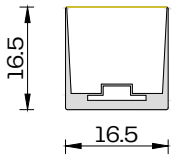

Specifications

General		
Power Consumption (W/m)	20	
Input Voltage (V DC)	48	
LEDs (/m)	84	
LED Pitch (mm)	11,90	
Color Range	RGBW	
Beam Angle (°)	1616/2219	120
	1717	210
	3027	270
LEDs (/segment)	14	
CRI	$\geq 80, \geq 90$	
Control	PWM	

Physical		
Housing Material	Silicon	
Cover Material	Silicon	
Connector Material	Nylon (PA66)	
Housing Color	White	
Cable Color	Black	
Connector Type	Bare Wire/M12	
Weight (kg/m)	1616	0,45
	1717	0,45
	3027	0,60
	2219	0,60
Dimensions WxH (mm)	1616	16,5 x 16,5
	1717	16,5 x 16,5
	3027	30 x 28
	2219	22 x 19

Photometric Distribution

1616 - 113.0° Average Beam Angle

1717 - 164.6° Average Beam Angle

Dimensions

1616

1717

3027

2219

¹Straight Profile is shown. The dimensions shown are not to scale. Please refer to the Dimension Sheet document for additional dimensions.

Profile Specifications

Profile Cable Duct

Recessed Transparent Flex