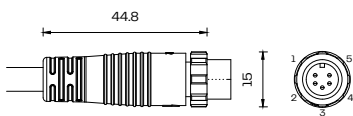

Physical

Profile Material	Aluminum Alloy 6063
Transparent Profile Material	Polycarbonate
Aluminum Profile finish	Blank Anodized

Clip Profile

Mounting Profile¹

¹1000mm profile is standard. 2000mm is available to order.

Cable Entry Options

Connection Options

Multi Color RGBW Bare Wires with waterstop¹

Wire Color

Red	48 V+
Green	Green
Yellow	Red
White	White
Black	Blue

M12 Male Connector³

M12 Female Connector

Connector Pin